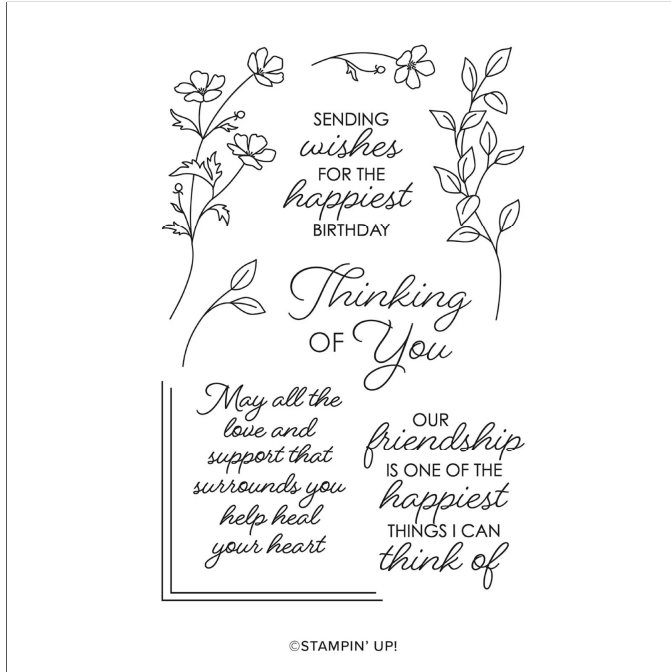

# Framed All Around Stamp Set

Framed All Around Stamp Set  
#SUStamps #Photopolymer

Set of 9 photopolymer stamps  
 Online Exclusive March 2026  
 Framed All Around Stamp Set 167221

Insert created by Bev Adams, BevAdams.com, BevAdams@verizon.net. All Images © Stampin' Up!

Color	Embellish.	Dies	Paper	Kits/stamps	Tools	Folders	Adhesives
Annual Catalog	Online Exclusives	Special Release	Kits	Mini Catalog			

Cut to fit your case: Standard Case: 5/8" spine, 5 1/8" front, 7" length  
 New Stamp & Die Envelopes 5 1/4" front, 8 7/8" length